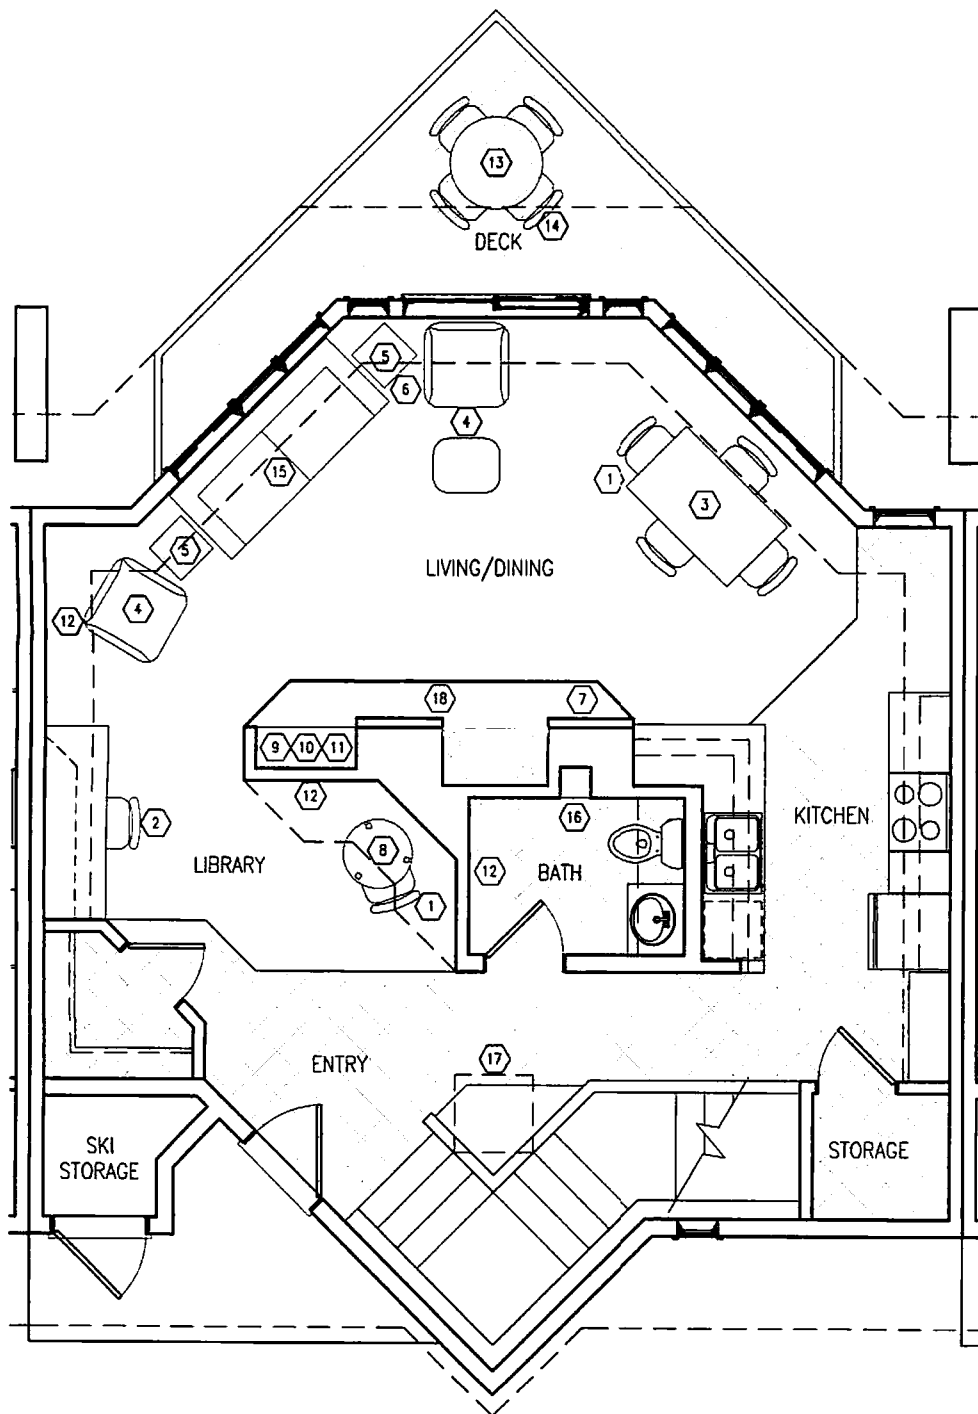

UNIT 20

Lower Level

FURNITURE KEY

- ① KING SIZE BED
- ② QUEEN SIZE BED
- ③ DRESSER
- ④ NIGHTSTAND
- ⑤ HALOGEN TABLE LAMP
- ⑥ STORAGE CABINET & BOOKSHELVES
- ⑦ PHOTOS/ARTWORK
- ⑧ STACKED WASHER/DRYER
- ⑨ WOODEN BENCH SEATING
- ⑩ CHAIR

UNIT 20

Upper Level

FURNITURE KEY

- 1 EAMES MOLDED PLYWOOD DINING CHAIR
- 2 EAMES MOLDED PLYWOOD DESK CHAIR
- 3 DINING TABLE
- 4 EAMES LOUNGE CHAIR & OTTOMAN
- OTTO EASY CHAIR
- 5 SMALL HAND CRAFTED SIDE TABLE
- 6 READING LAMP
- 7 TALIESIN POLE LAMP
- 8 READING TABLE
- 9 32" TV W/ EXTENSION ARM
- 10 DVD/VHS COMBO
- 11 STEREO
- 12 PHOTOS/ARTWORK
- 13 32" OUTDOOR TABLE
- 14 OUTDOOR CHAIRS
- 15 SOFA
- 16 DISPLAY ALCOVE
- 17 SKYLIGHT
- 18 RAISED HEARTH