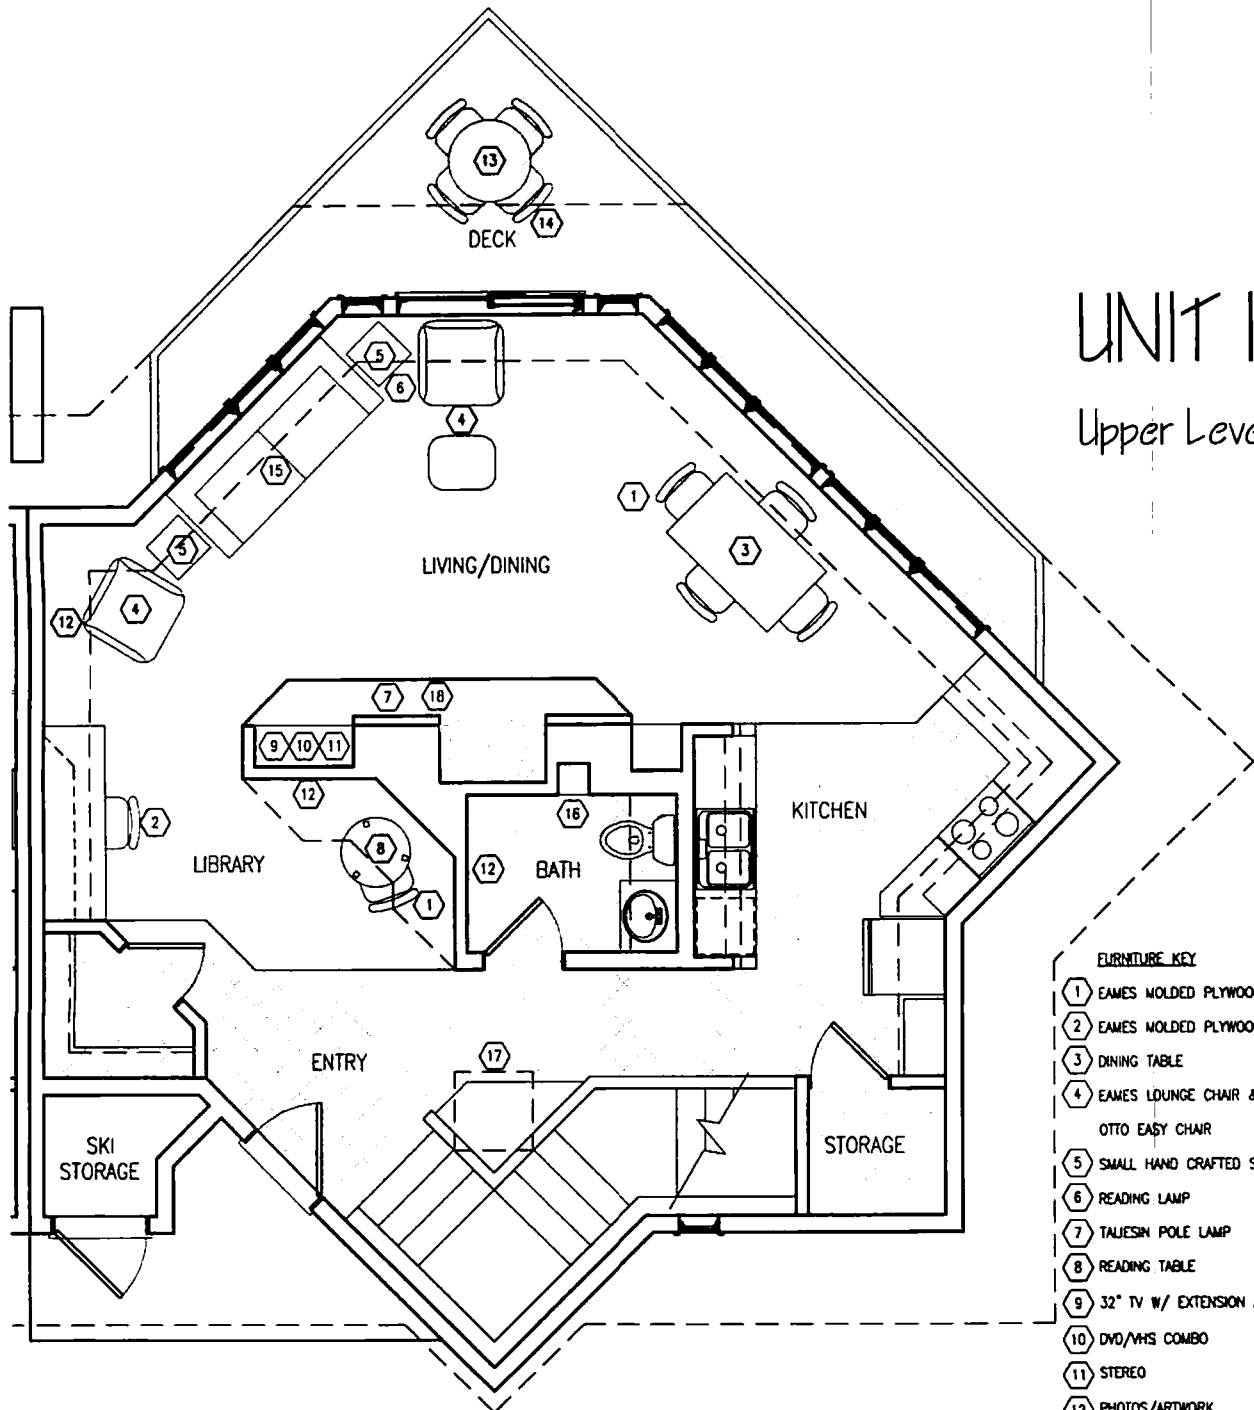

# UNIT 19

Lower Level

**FURNITURE KEY**

- ① KING SIZE BED
- ② TWIN SIZE BED
- ③ DRESSER
- ④ NIGHTSTAND
- ⑤ HALOGEN TABLE LAMP
- ⑥ STORAGE CABINET & BOOKSHELVES
- ⑦ PHOTOS/ARTWORK
- ⑧ STACKED WASHER/DRYER
- ⑨ WOODEN BENCH SEATING
- ⑩ CHAIR

# UNIT 19

## Upper Level

### FURNITURE KEY

- 1 EAMES MOLDED PLYWOOD DINING CHAIR
- 2 EAMES MOLDED PLYWOOD DESK CHAIR
- 3 DINING TABLE
- 4 EAMES LOUNGE CHAIR & OTTOMAN
- OTTO EASY CHAIR
- 5 SMALL HAND CRAFTED SIDE TABLE
- 6 READING LAMP
- 7 TALIESIN POLE LAMP
- 8 READING TABLE
- 9 32" TV W/ EXTENSION ARM
- 10 DVD/VHS COMBO
- 11 STEREO
- 12 PHOTOS/ARTWORK
- 13 32" OUTDOOR TABLE
- 14 OUTDOOR CHAIRS
- 15 SOFA
- 16 DISPLAY ALCOVE
- 17 SKYLIGHT
- 18 RAISED HEARTH